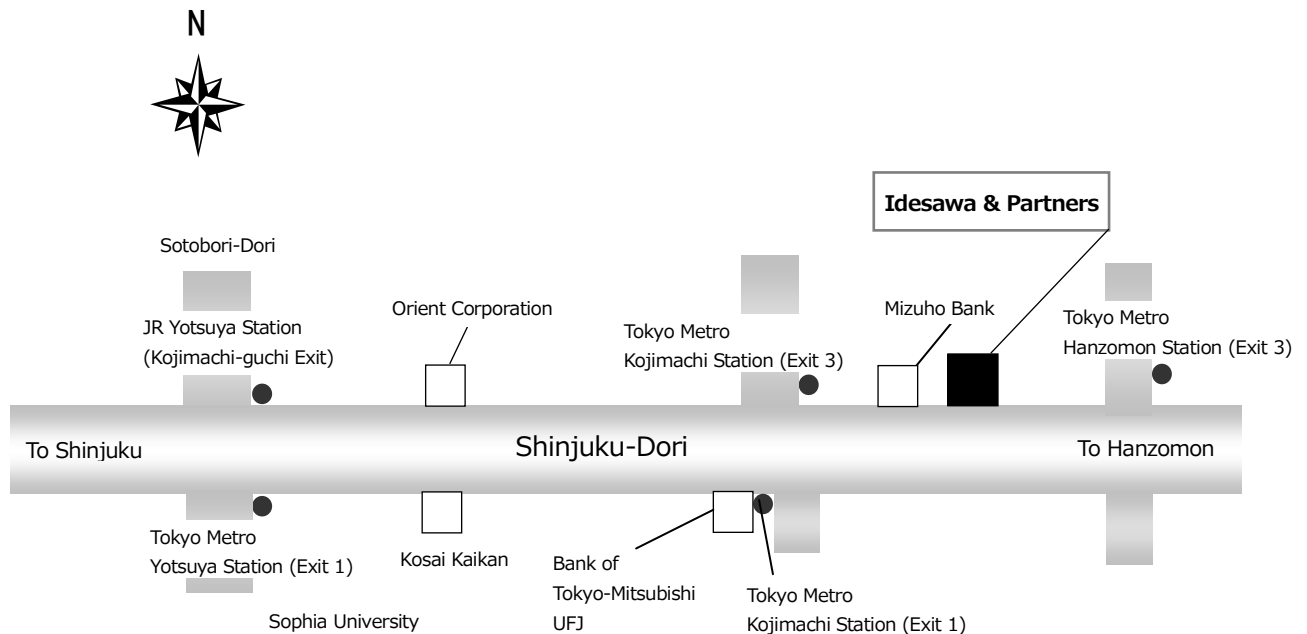

Kakimi Kojimachi Building Bekkan 5th Floor

(Starbucks Coffee is located on the 1st floor of the building)

2-5-501, Kojimachi 3-chome, Chiyoda-ku, Tokyo 102-0083

Tel 03-5215-2293 Fax 03-5215-2294

- 2-minute walk from Exit 1 or Exit 2 of Kojimachi Station [Y-15] (Tokyo Metro Yurakucho Line)
- 3-minute walk from Exit 3 of Hanzomon Station [Z-05] (Tokyo Metro Hanzomon Line)
- 13-minute walk from Exit 1 of Yotsuya Station [M-12/N-08] (Tokyo Metro Marunouchi Line and Namboku Line)
- 13-minute walk from Kojimachi-guchi Exit of Yotsuya Station (JR Chuo Line and Sobu Line)